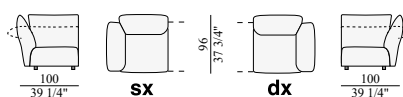

Feet are in ABS and PTU.

Technically removable cover.

On request, product can be realised also according to other regulations.

STDDV2

divano intero
sofa (single item)
canapé (pièce individuelle)
Sofa (Einzelstück)

STDDV3

divano intero
sofa (single item)
canapé (pièce individuelle)
Sofa (Einzelstück)

STDTsx

STDTdx
elemento terminale
terminal element
élément terminal
Endelement

STDEC

elemento centrale
central element
élément central
Mitteelement